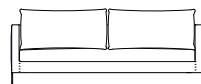

The model can be custom made.

2 SEATER SOFA  
W cm 175 \_ H cm 80 \_ D cm 95

2 SEATER SOFA MAJOR  
W cm 215 \_ H cm 80 \_ D cm 95

3 SEATER SOFA  
W cm 270 \_ H cm 80 \_ D cm 95

ELEMENT RIGHT OR LEFT  
W cm 150 / 220 \_ H cm 80 \_ D cm 95